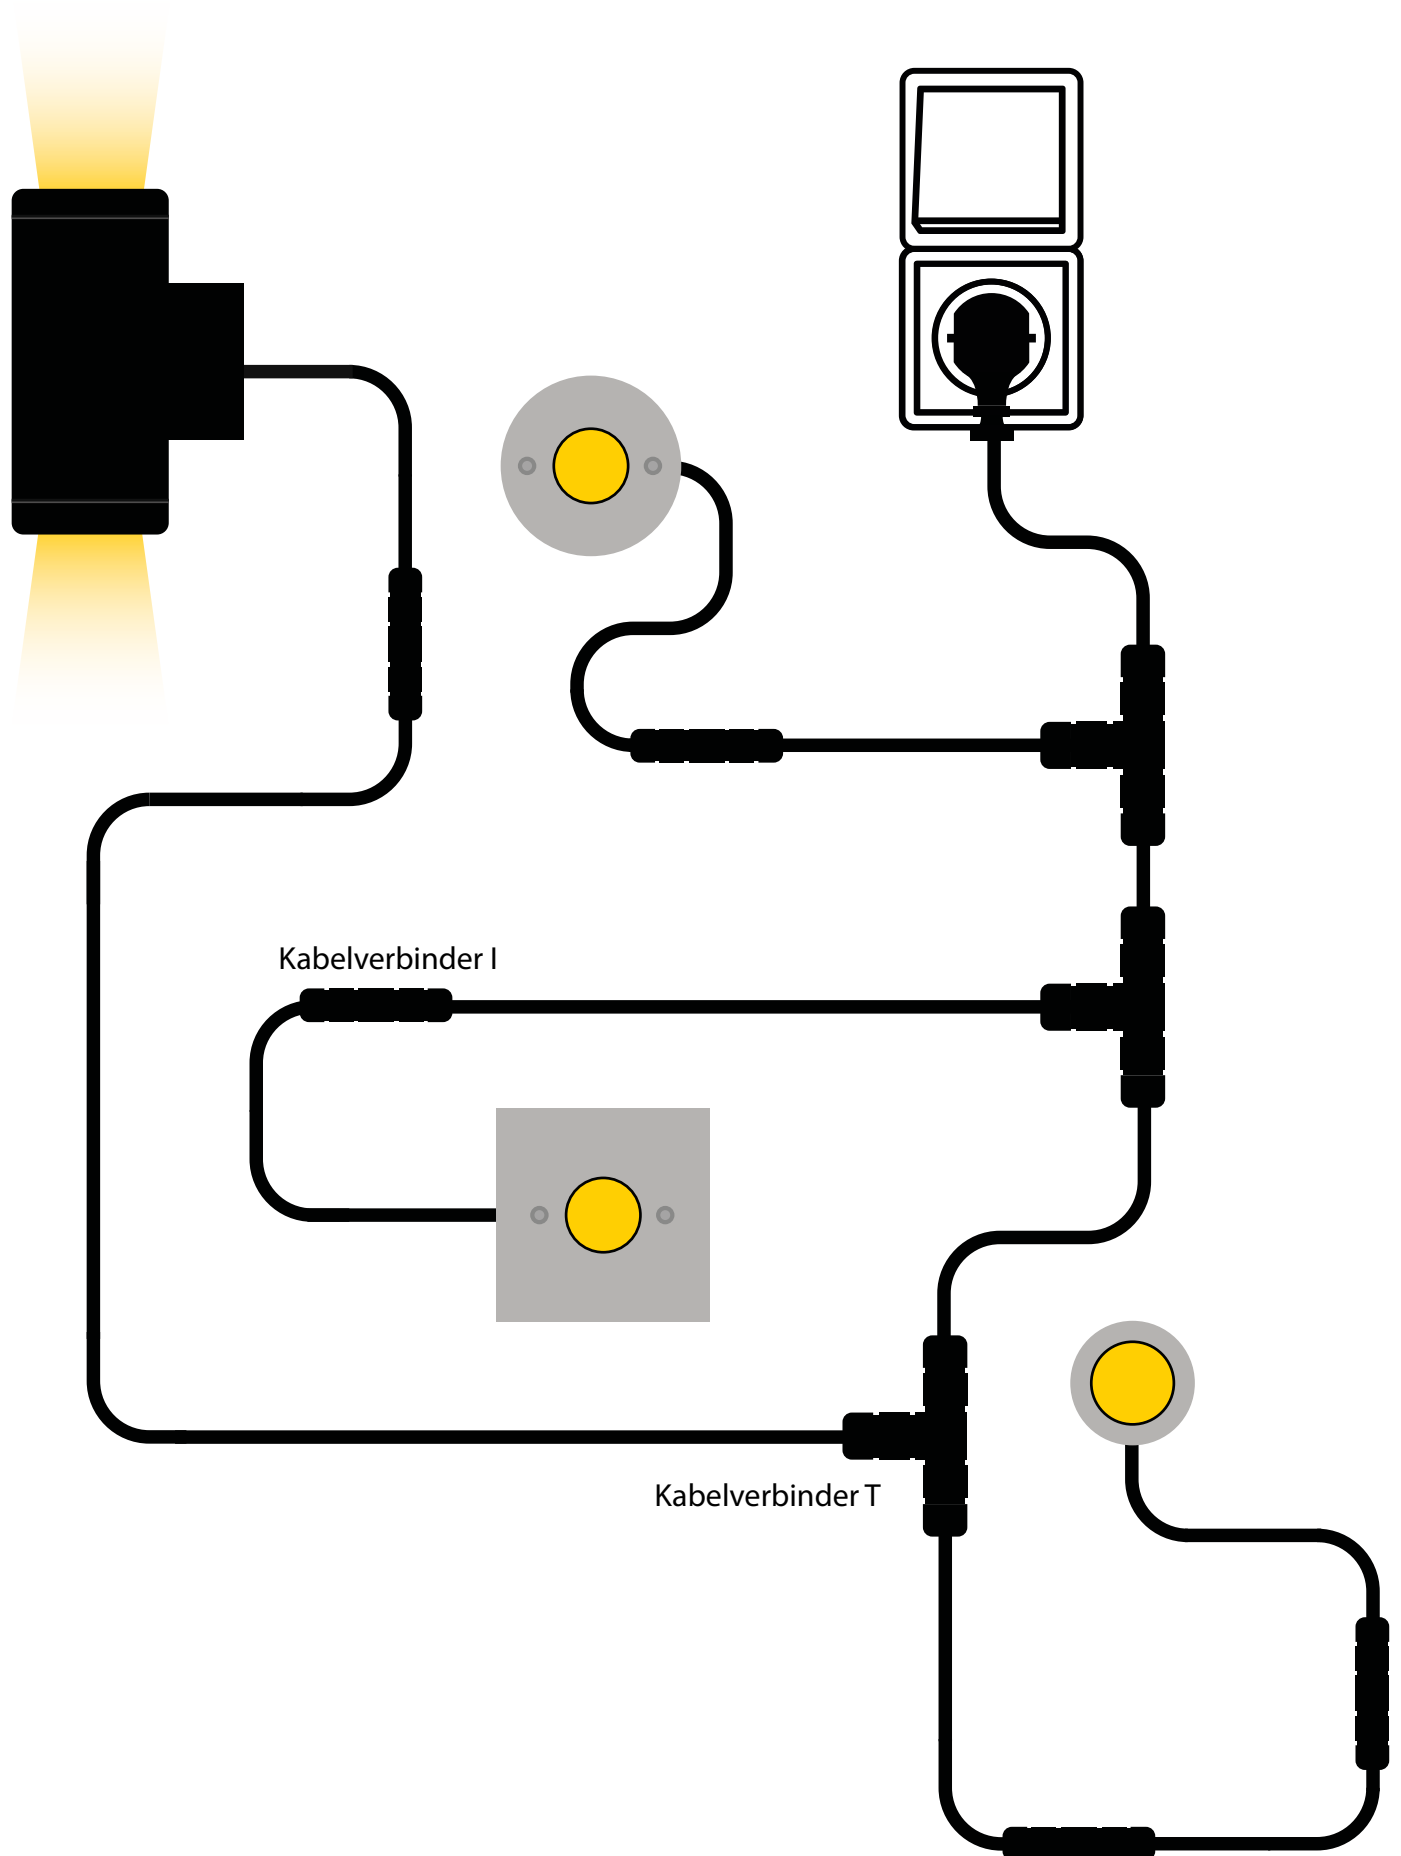

230V SYSTEM

INSTALLATION